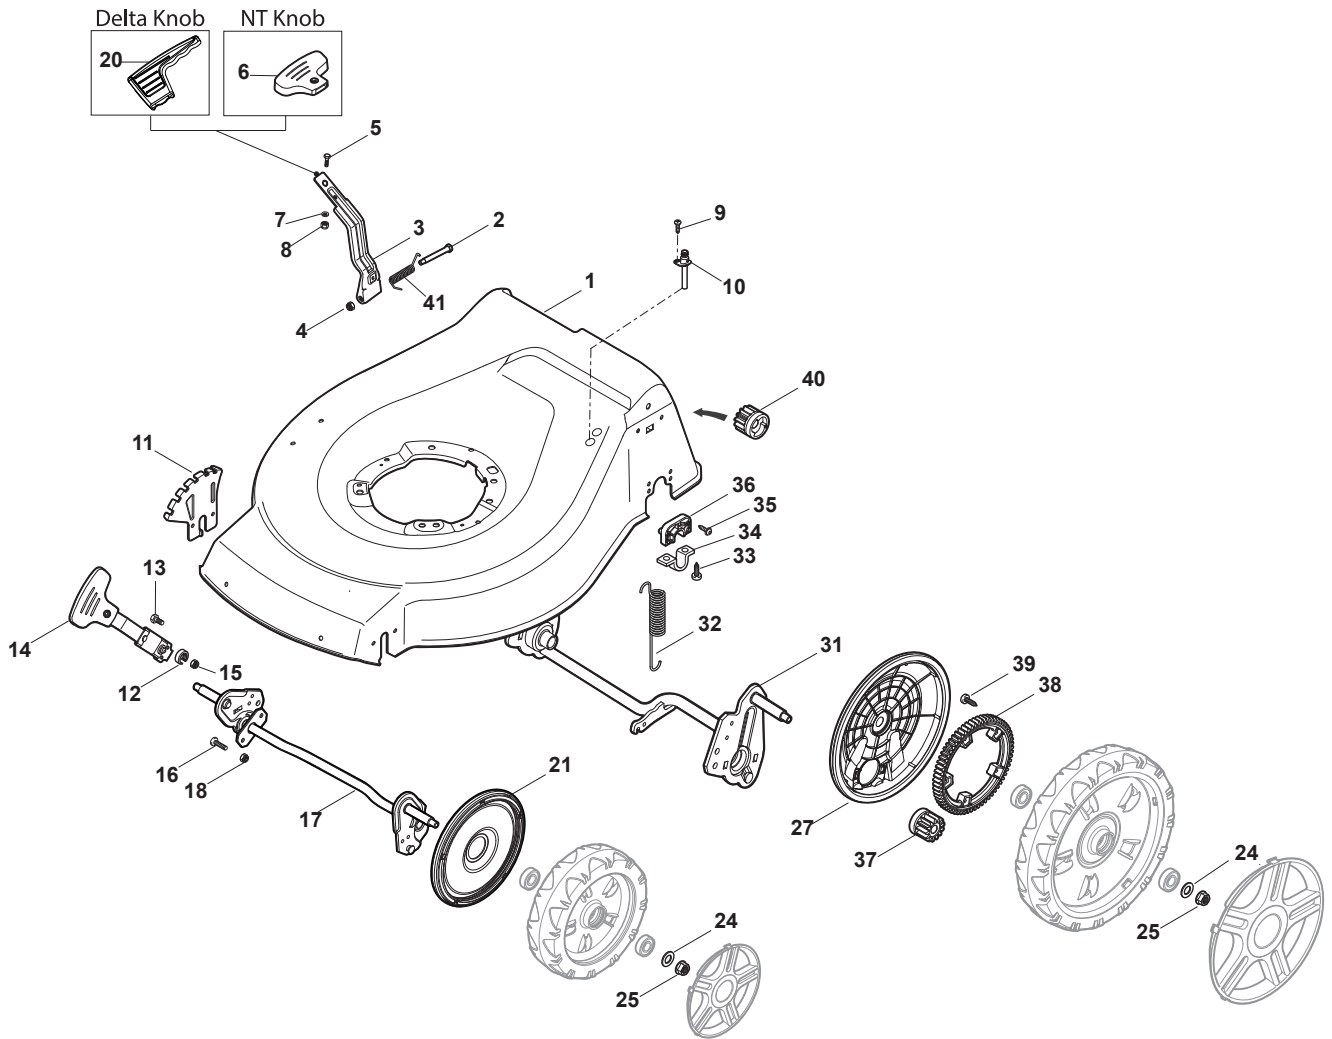

Parts Catalogue

for model
NT 534 W TR/E 4S - W TRQ/E 4S

- Use GLOBAL GARDEN PRODUCT Genuine Spare Parts specified in the parts list for repair and/or replacement.
- The contents described in the parts list may change due to improvement.
- The drawings of the spare parts are only indicative and might not represent the part in question exactly.
- The indications "right" - "left" - "front" - "rear" refer to the position of the operator when using the machine.
- When placing orders of parts for repair and/or replacement, make sure that the illustrated parts list is the one applying to the machine's year of manufacture, as shown on the identification plate attached to the machine.

THIS INFORMATION IS NOT INTENDED FOR SALE OR RESALE, AND THIS NOTICE MUST REMAIN ON ALL COPIES.

NT 534 W TR/E 4S - W TRQ/E 4S

WBH Petrol Steel Deck And Height Adjusting

Issue 9 - 2015

Fig.	Quantity	Part No	Description	Notes
20	1	322394522/0	Knob	Delta Knob
1	1	381004540/0	Red Deck	
1	1	381004542/0	Red Deck	Side Discharge
1	1	381004590/0	Yellow Deck	
1	1	381004732/0	Grey Deck	Side Discharge
2	1	122534131/0	Pin	
3	1	381003398/0	Lever, Height Adjustment	
4	1	112154510/0	Nut	
5	1	112788512/0	Screw	
6	1	322394503/0	Knob	NT Knob
7	1	112521310/0	Washer	
8	1	112150000/0	Nut	
9	1	112728450/0	Screw	
10	1	322034002/0	Washing Connection	
11	1	322735589/0	Sector, Height Adjustment	
12	2	122171002/0	Spacer	
13	2	112789000/0	Screw	
14	1	381003351/0	Wheels Adjusting Lever	
15	2	112154330/0	Nut	
16	4	112727803/0	Screw	
17	1	381002885/1	Front Wheel Axle	
18	4	112154510/0	Nut	
21	2	322600145/0	Protection, Wheel	
24	4	112521350/0	Washer	
25	4	112155000/0	Nut	
27	2	322600208/0	Protection, Wheel	
31	1	381302835/1	Axle, Rear Wheels	
32	1	122450460/0	Spring	
33	4	112728697/0	Screw	
34	2	322545152/0	Plate	
35	4	112728697/0	Screw	
36	2	322785304/1	Support	
37	1	122570134/0	Left Pinion	
38	2	322120115/0	Wheels Crown	
39	6	112728706/0	Screw	
40	1	122570133/0	Right Pinion	
41	1	122446192/0	Spring	