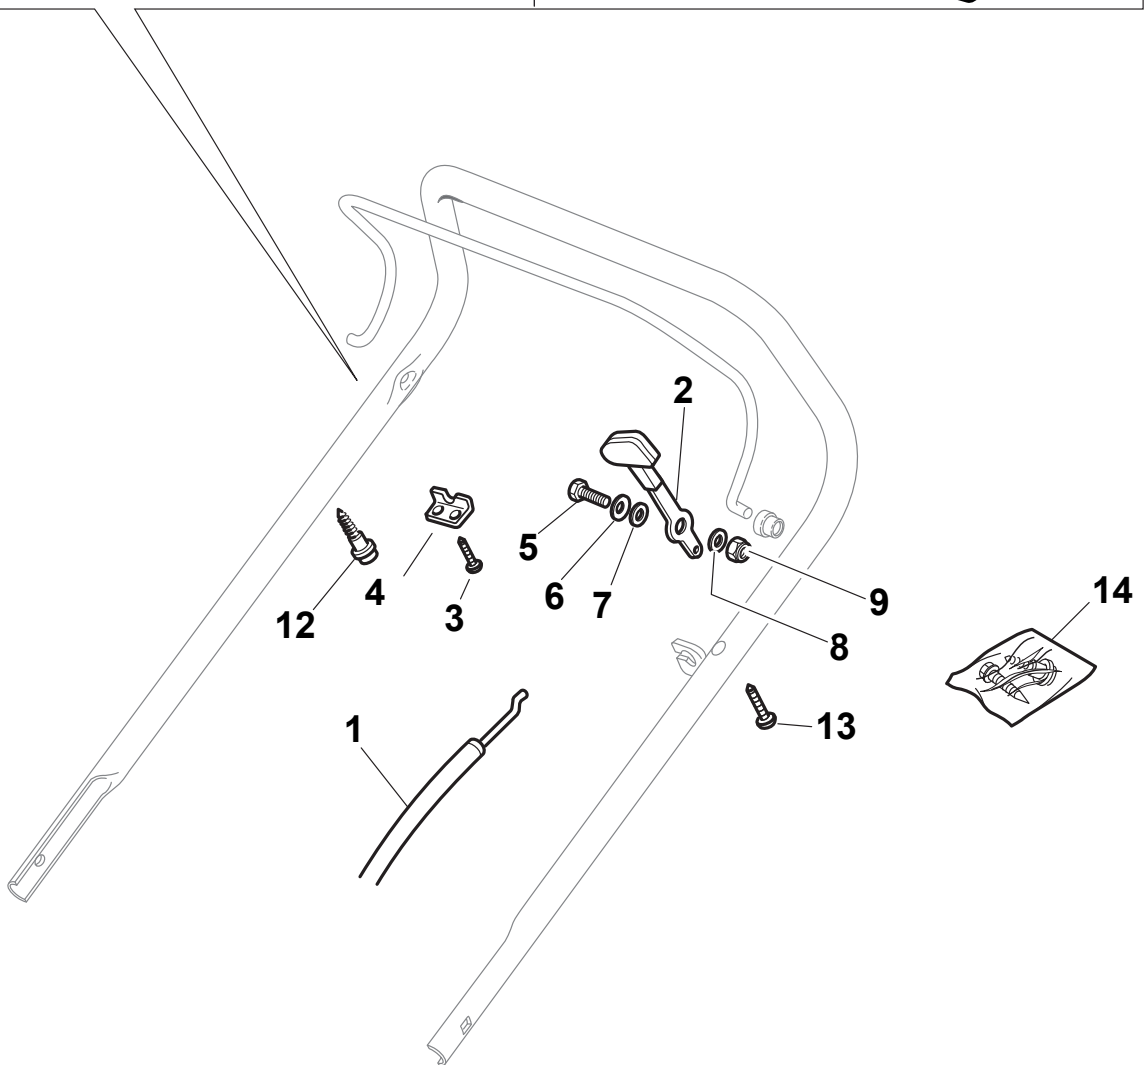

NT 534 W TR/E 4S - W TRQ/E 4S

WBH Petrol Steel Handle, Upper Part

Issue 9 - 2015

Fig.	Quantity	Part No	Description	Notes
1	1	381006838/0	Handle, Upper Part Black	for Delta Dashboard - Fix RPM - Throttle
1	1	381007522/0	Handle, Upper Part Black	for TD-CA Dashboard
1	1	381007525/0	Handle, Upper Part Grey	for TD-CA Dashboard
2	1	122430313/0	Guide Spring	
3	1	112521330/0	Washer	
4	1	112154510/0	Nut	
5	1	118390020/0	Conduit Clip Caproeurope	
6	1	181030053/0	Cable, Thread Engine Brake	GGP Engine / B&S 450-500-550-575-625-675-750 Series
6	1	181030070/0	Cable, Thread Engine Brake	Honda Engine
7	1	322545204/0	Fulcrum Pin	
8	1	122041966/0	Bushing	
9	1	181003300/1	Lever, Engine Brake Black	
10	1	381030092/1	Cable Rear Drive	
11	1	122041966/0	Bushing	
12	1	181003301/0	Drive Control Lever	
13	1	122291050/0	Handgrip Black	

Fig.	Quantity	Part No	Description	Notes
1	1	481007160/0	Throttle Cable	
2	1	381007221/0	Dashboard Throttle Lever	only for B&S 450-500 Series and SV40/RV40/V35 Engines
2	1	381007280/2	Dashboard Throttle Lever	
3	2	112735105/0	Screw	
4	1	322981467/0	Plate	
5	1	112791500/0	Screw	
6	1	112530060/0	Spring Washer	
7	1	112523040/0	Washer	
8	1	112523040/0	Washer	
9	1	112154510/0	Nut	
10	1	322120189/0	Red Dashboard	
11	1	114356743/1	Label	for GGP and HONDA Engines
11	1	114356744/1	Label	for B&S Engines
11	1	114356906/1	Label	for DOV Series
11	1	114357646/1	Label	for HONDA Autochoke Engines
12	1	122943006/0	Screw	
13	1	112728460/0	Screw	
14	1	381008609/0	Outfit, Screws	
15	1	422120152/0	Yellow Dashboard	Yellow
15	1	422120154/0	Red Dashboard	Red
15	1	422120158/0	Black Dashboard	Black