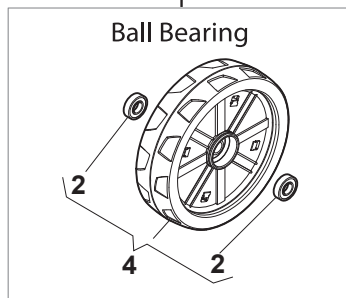

NT 534 W TR/E 4S - W TRQ/E 4S

WBH Petrol Steel Transmission

Issue 9 - 2015

Fig.	Quantity	Part No	Description	Notes
1	2	112608600/0	Seeger	
2	2	119216035/0	Bearing	
3	2	122753000/0	Pin	
4	1	181003096/3	Gear Box	
5	1	122033285/0	Adjustment Rod	
6	1	122601932/0	Pulley	
7	1	112645700/0	Elastic Pin	
8	1	135064010/0	Belt	
9	1	322675113/0	Washer	
10	1	112154510/0	Nut	
11	1	112791011/0	Screw	
12	1	322806625/1	Support	
13	1	112292102/0	Nut	
14	1	112689500/0	Screw	
15	1	112523050/0	Washer	
16	1	122601915/0	Pulley	
17	1	322806623/0	Pulley Support	
18	1	122671656/0	Washer	
19	1	112154510/0	Nut	
20	1	112674700/0	Screw	
21	1	112523050/0	Washer	
22	1	122601914/0	Pulley	
23	1	112154510/0	Nut	
24	1	381007110/0	Speed Control Ass.Y	
25	1	322399809/0	Knob	
26	1	112728300/0	Screw	
27	2	112728702/0	Screw	

DELTA Wheels - Ø 200

NTD Wheels - Ø 200

DELTA Wheels - Ø 280

NTD Wheels - Ø 280

NT 534 W TR/E 4S - W TRQ/E 4S

WBH Petrol Steel Wheels and Hub Caps

Issue 9 - 2015

Fig.	Quantity	Part No	Description	Notes
1	2	381007483/1	Wheel	
2	8	119216035/0	Bearing	
3	2	381007416/2	Wheel	
4	2	381007478/1	Wheel	
5	2	381007417/2	Wheel	