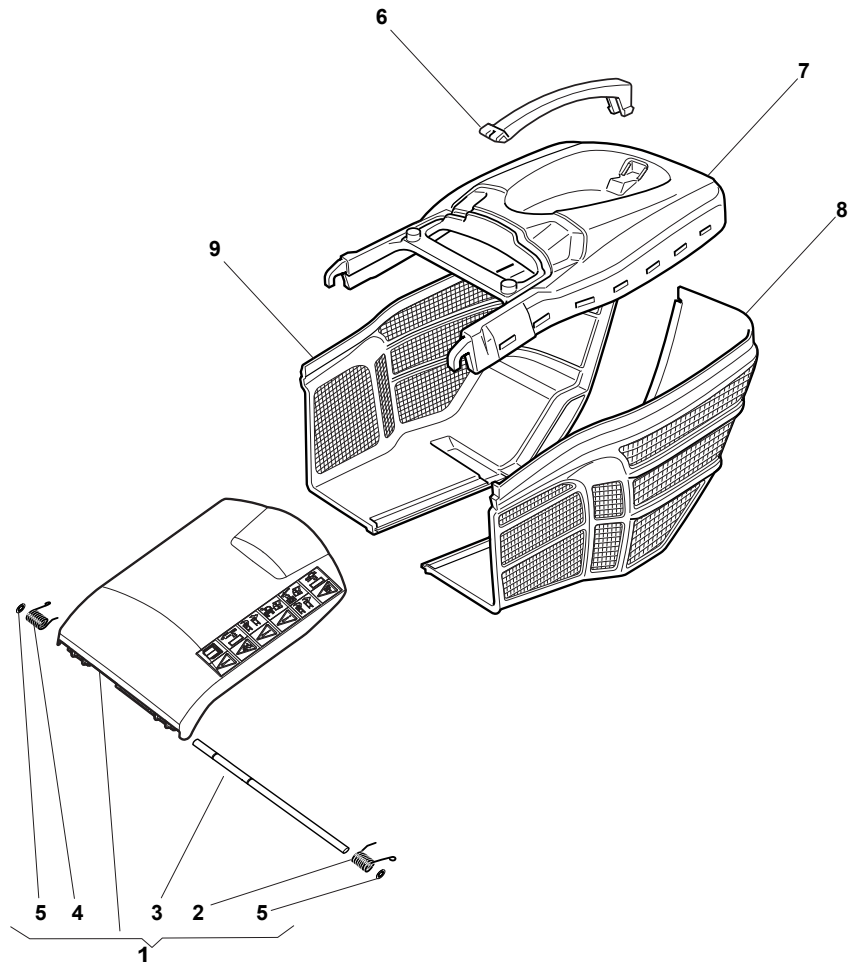

NT 534 W TR/E 4S - W TRQ/E 4S

WBH Petrol Steel Grass-Catcher - Delta Bag

Issue 9 - 2015

Fig.	Quantity	Part No	Description	Notes
1	1	381008129/0	Stone Guard, Yellow	Yellow
1	1	381008128/0	Stone Guard, Black	Black
2	1	122450466/0	Left Spring	
3	1	122517882/0	Pin	
4	1	122450465/0	Right Spring	
5	2	112604899/0	Crown Fastener	
6	1	322393657/0	Handle	Black
6	1	322393721/0	Handle	Grey
7	1	381486009/0	Grass-Box, Upper	Black
7	1	381486031/0	Grass-Box, Upper	Grey
8	1	322486306/0	Grass-Box, L Lower	Black
9	1	322486305/0	Grass-Box, R Lower	Black