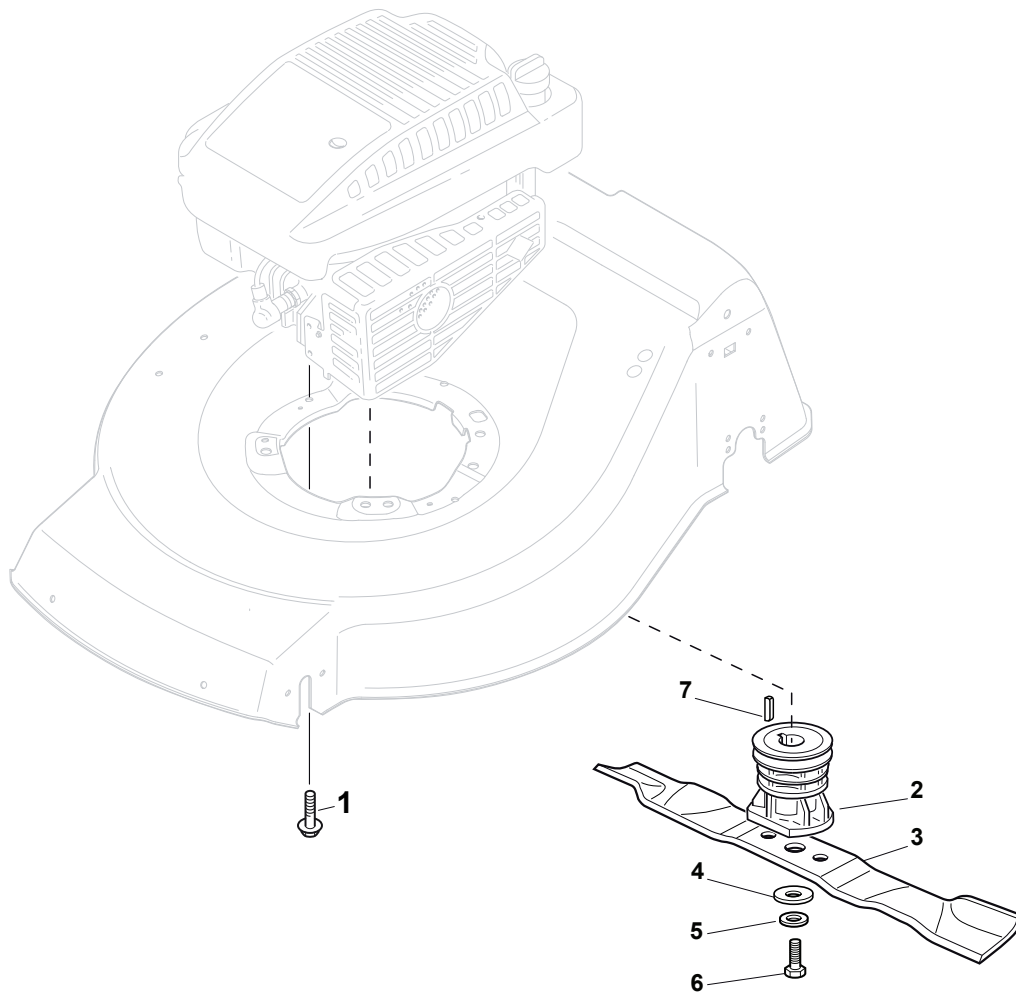

NT 534 W TR/E 4S - W TRQ/E 4S

WBH Petrol Steel Blade - for Delta Grasscatcher

Issue 9 - 2015

Fig.	Quantity	Part No	Description	Notes
1	3	112735108/1	Screw	
2	1	122465607/3	Hub With Pulley, Crankshaft Ø 22.2	for B&S and GGP Engines
2	1	122465608/2	Hub With Pulley, Crankshaft Ø 25	for HONDA Engines
3	1	181004398/0	Blade Winged	
4	1	122160400/0	Elastic Disc	
5	1	112523080/0	Washer	
6	1	112735698/0	Screw	
7	1	112139100/0	Feather, Crankshaft Ø 22,2	for B&S and GGP Engines
7	1	112139150/0	Feather, Crankshaft Ø 25	for HONDA Engines