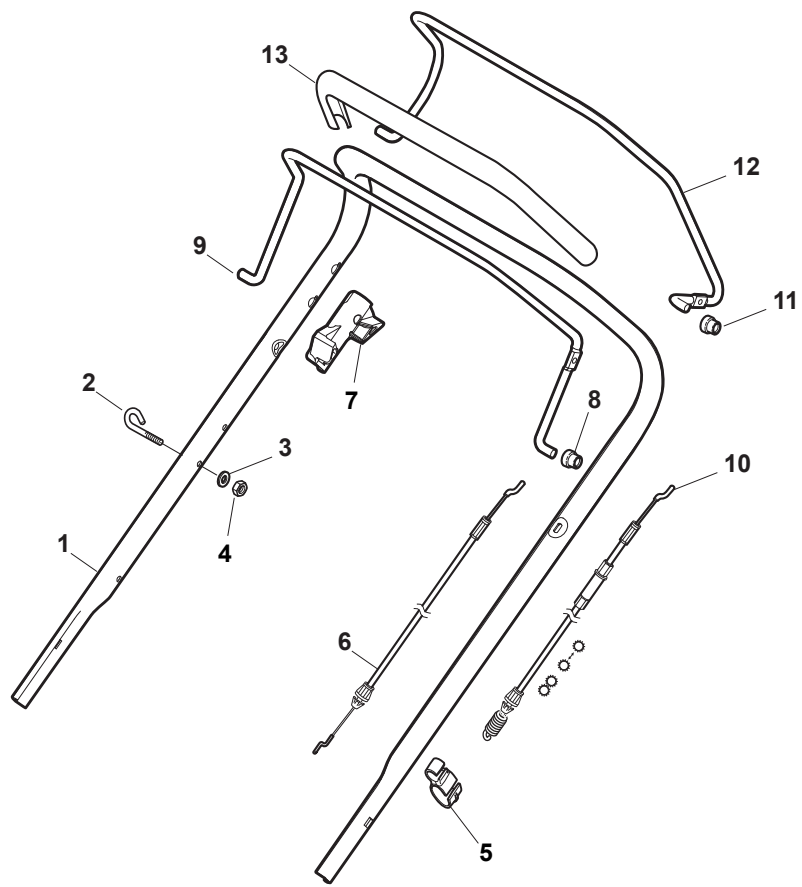

NT 534 W TR/E 4S - W TRQ/E 4S

WBH Petrol Steel Ejection-Guard

Issue 9 - 2015

Fig.	Quantity	Part No	Description	Notes
1	1	322108295/1	Side Ejection Conveyor	
2	1	322600313/0	Ejection Guard	
3	2	112727803/0	Screw	
4	1	322806639/0	Fulcrum Pin	
5	2	112154510/0	Nut	
6	2	118203853/0	Screw	
7	1	122450456/0	Spring	
8	1	122517869/1	Pin	
9	2	112604896/0	Crown Fastener	

NT 534 W TR/E 4S - W TRQ/E 4S

WBH Petrol Steel Handle, Lower Part

Issue 9 - 2015

Fig.	Quantity	Part No	Description	Notes
1	1	381006719/0	Handle Lower Part	Black
1	1	381006720/0	Handle Lower Part	Grey
1	1	381007539/0	Handle, Lower Part Yellow	Yellow
2	1	381005149/0	Right Bracket	Black
2	1	381005185/0	Right Bracket	Stiga Grey
3	1	381005151/0	Left Bracket	Black
3	1	381005187/0	Left Bracket	Stiga Grey
4	4	381003253/0	Handle	
5	4	322680016/0	Washer	
6	4	122131750/0	Nut	
7	4	322399835/0	Knob	
10	2	112760605/0	Screw	
11	2	125038002/1	Bushing	
12	2	112155000/0	Nut	
13	1	322192156/0	Clip	
14	2	381103350/0	Handle	

NT 534 W TR/E 4S - W TRQ/E 4S

WBH Petrol Steel Handle, Upper Part

Issue 9 - 2015

Fig.	Quantity	Part No	Description	Notes
4	1	381030055/0	Cable Rear Drive	
1	1	381006803/0	Handle, Upper Part	Black
1	1	381006805/0	Upper Handle Grey	Grey
2	1	112727787/0	Screw	
3	1	322551640/0	Plate	
5	1	181030056/0	Cable, Thread Engine Brake	Honda / B&S / GGP Engine
5	1	181030057/0	Cable, Thread Engine Brake	SV40 / RV 40 / V35 Engine
6	1	112154510/0	Nut	
7	1	112154510/0	Nut	
8	1	112521330/0	Washer	
9	1	122430313/0	Guide Spring	
10	1	381003330/0	Lever, Engine Brake	
11	1	381003297/1	Driving Lever	
12	1	112000930/0	Benzing Ring	