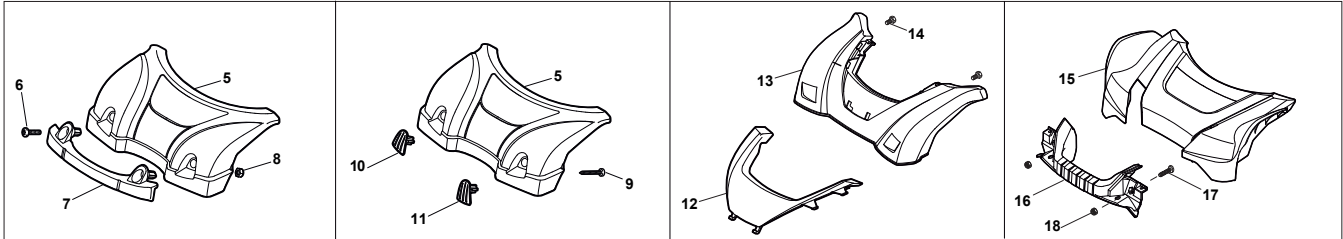

NT 534 W TR/E 4S - W TRQ/E 4S

WBH Petrol Steel Mask

Issue 9 - 2015

Fig.	Quantity	Part No	Description	Notes
1	1	322500103/0	Front Combi	
2	2	112523000/1	Washer	
3	2	112728124/0	Screw	
5	1	322226145/0	Mask, Red	
5	1	322226146/0	Mask, Yellow	with Stiga Logo
5	1	322226152/0	Mask, Black	with Stiga Logo
5	1	322226154/0	Mask, Black	
6	2	112727799/0	Screw	
7	1	322393638/0	Handlegrip Black	
7	1	322393639/0	Handle, Grey	
7	1	322393640/0	Handle, Yellow	
8	2	112154510/0	Nut	
9	2	112728697/0	Screw	
10	1	322820082/0	Cap	
11	1	322820083/0	Cap	
12	1	322226167/0	Front Plate	
13	1	322226166/0	Mask, Black	
14	2	112728300/0	Screw	
15	1	322226158/0	Mask, Black	
16	1	322393642/0	Bumper Handle	
17	2	112727799/0	Screw	
18	2	112154510/0	Nut