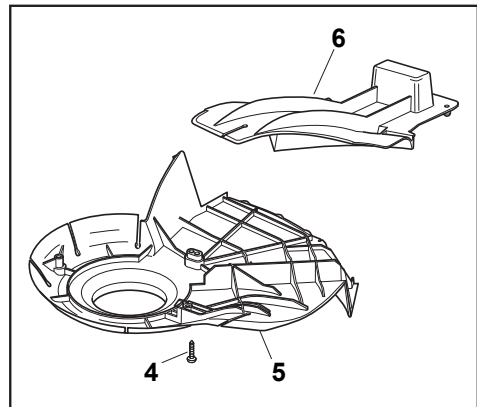

KIT MULCHING