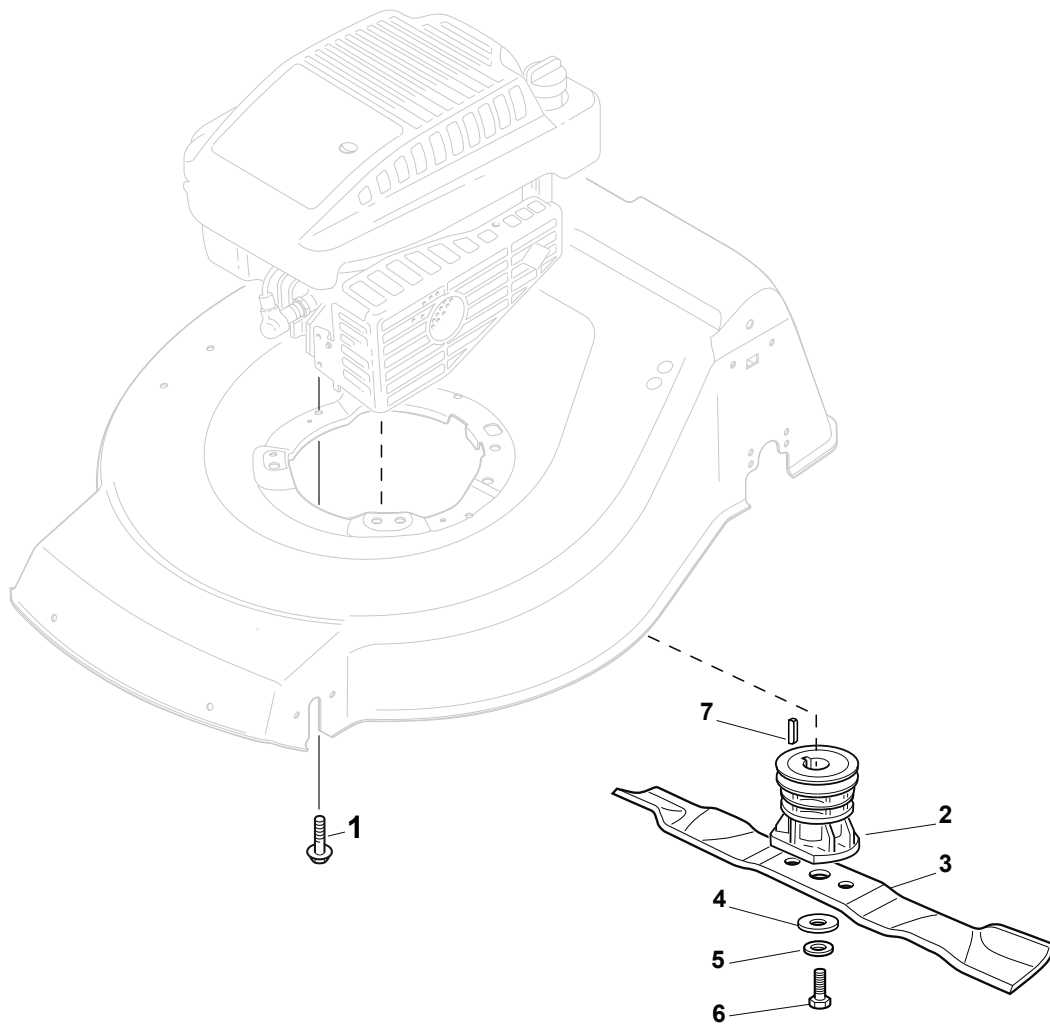

CARTER STANDARD (No Mulching)

CARTER MULCHING (No Mulching)

KIT MULCHING

NT 534 W TR/E 4S - W TRQ/E 4S

WBH Petrol Steel Protection, Belt

Issue 9 - 2015

Fig.	Quantity	Part No	Description	Notes
1	1	322291150/0	Rubber Insert	
2	1	122060193/0	Belt Protection	
3	1	112728530/0	Screw	
4	3	112728530/0	Screw	
5	1	322060197/3	Belt Protection	Not for BBC models
6	1	122140222/0	Mulching Deflector	
7	1	322500103/0	Front Combi	
8	2	112523000/1	Washer	
9	2	112728124/0	Screw	