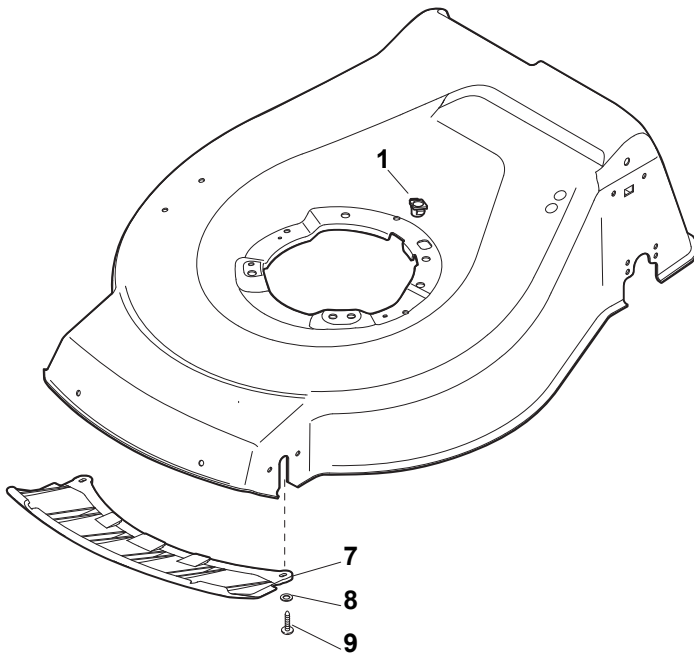

KIT MULCHING