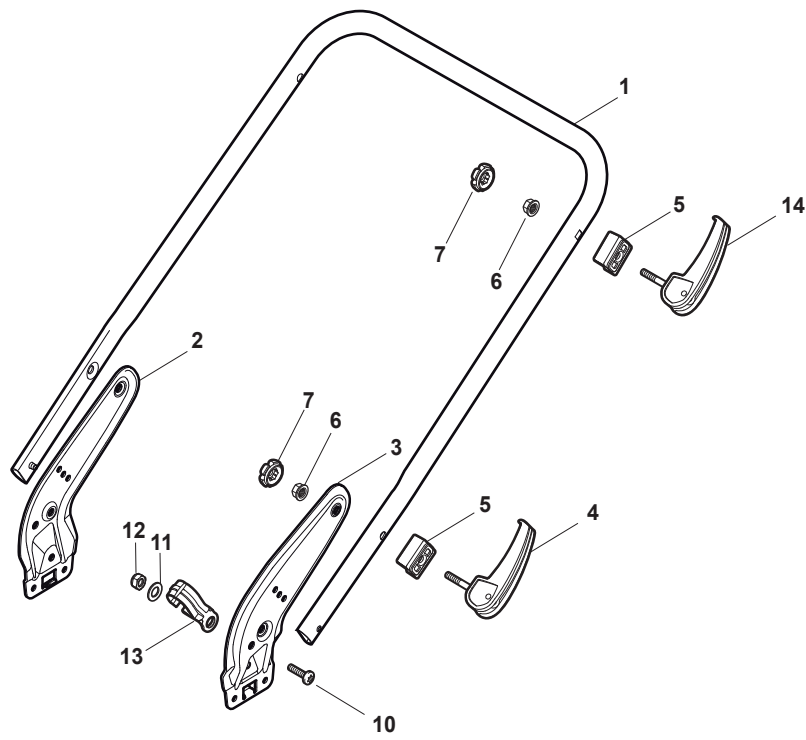

NT 534 W TR/E 4S - W TRQ/E 4S

WBH Petrol Steel Handle, Lower Part

Issue 9 - 2015

Fig.	Quantity	Part No	Description	Notes
1	1	381006719/0	Handle Lower Part	Black
1	1	381006720/0	Handle Lower Part	Grey
1	1	381007539/0	Handle, Lower Part Yellow	Yellow
2	1	381005149/0	Right Bracket	Black
2	1	381005185/0	Right Bracket	Stiga Grey
3	1	381005151/0	Left Bracket	Black
3	1	381005187/0	Left Bracket	Stiga Grey
4	4	381003253/0	Handle	
5	4	322680016/0	Washer	
6	4	122131750/0	Nut	
7	4	322399835/0	Knob	
10	2	112760605/0	Screw	
11	2	125038002/1	Bushing	
12	2	112155000/0	Nut	
13	1	322192156/0	Clip	
14	2	381103350/0	Handle