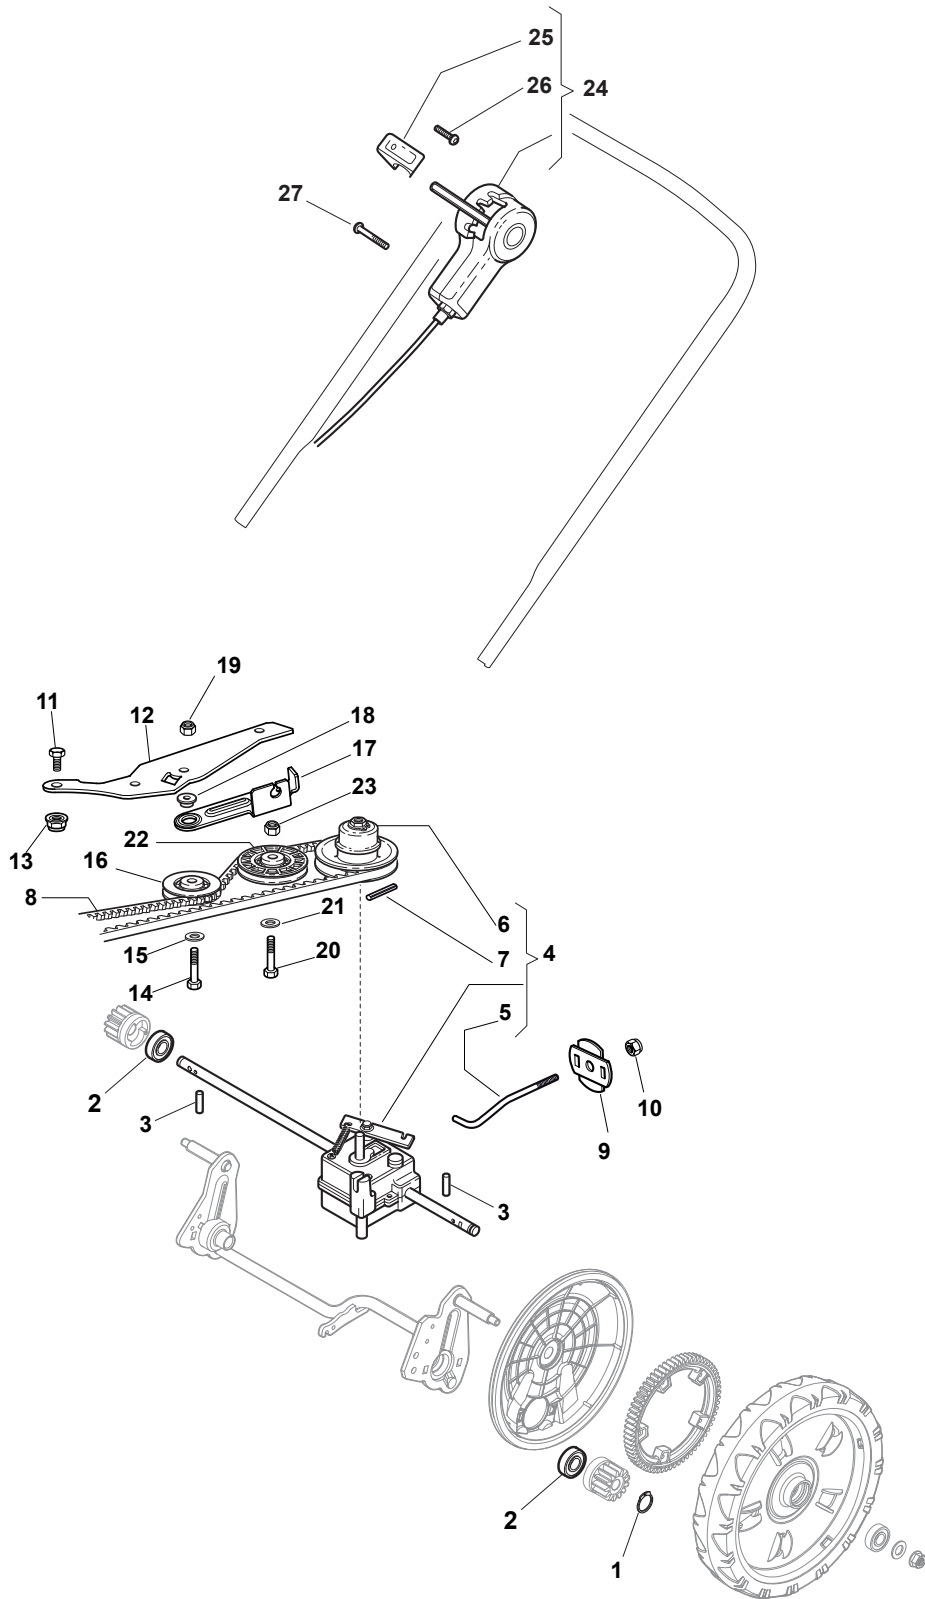

Fig.	Quantity	Part No	Description	Notes
1	1	481007160/0	Throttle Cable	
2	1	381007221/0	Dashboard Throttle Lever	only for B&S 450-500 Series and SV40/RV40/V35 Engines
2	1	381007280/2	Dashboard Throttle Lever	
3	2	112735105/0	Screw	
4	1	322981467/0	Plate	
5	1	112791500/0	Screw	
6	1	112530060/0	Spring Washer	
7	1	112523040/0	Washer	
8	1	112523040/0	Washer	
9	1	112154510/0	Nut	
10	1	322120189/0	Red Dashboard	
11	1	114356743/1	Label	for GGP and HONDA Engines
11	1	114356744/1	Label	for B&S Engines
11	1	114356906/1	Label	for DOV Series
11	1	114357646/1	Label	for HONDA Autochoke Engines
12	1	122943006/0	Screw	
13	1	112728460/0	Screw	
14	1	381008609/0	Outfit, Screws	
15	1	422120152/0	Yellow Dashboard	Yellow
15	1	422120154/0	Red Dashboard	Red
15	1	422120158/0	Black Dashboard	Black

NT 534 W TR/E 4S - W TRQ/E 4S

WBH Petrol Steel Transmission

Issue 9 - 2015

Fig.	Quantity	Part No	Description	Notes
1	2	112608600/0	Seeger	
2	2	119216035/0	Bearing	
3	2	122753000/0	Pin	
4	1	181003096/3	Gear Box	
5	1	122033285/0	Adjustment Rod	
6	1	122601932/0	Pulley	
7	1	112645700/0	Elastic Pin	
8	1	135064010/0	Belt	
9	1	322675113/0	Washer	
10	1	112154510/0	Nut	
11	1	112791011/0	Screw	
12	1	322806625/1	Support	
13	1	112292102/0	Nut	
14	1	112689500/0	Screw	
15	1	112523050/0	Washer	
16	1	122601915/0	Pulley	
17	1	322806623/0	Pulley Support	
18	1	122671656/0	Washer	
19	1	112154510/0	Nut	
20	1	112674700/0	Screw	
21	1	112523050/0	Washer	
22	1	122601914/0	Pulley	
23	1	112154510/0	Nut	
24	1	381007110/0	Speed Control Ass.Y	
25	1	322399809/0	Knob	
26	1	112728300/0	Screw	
27	2	112728702/0	Screw	