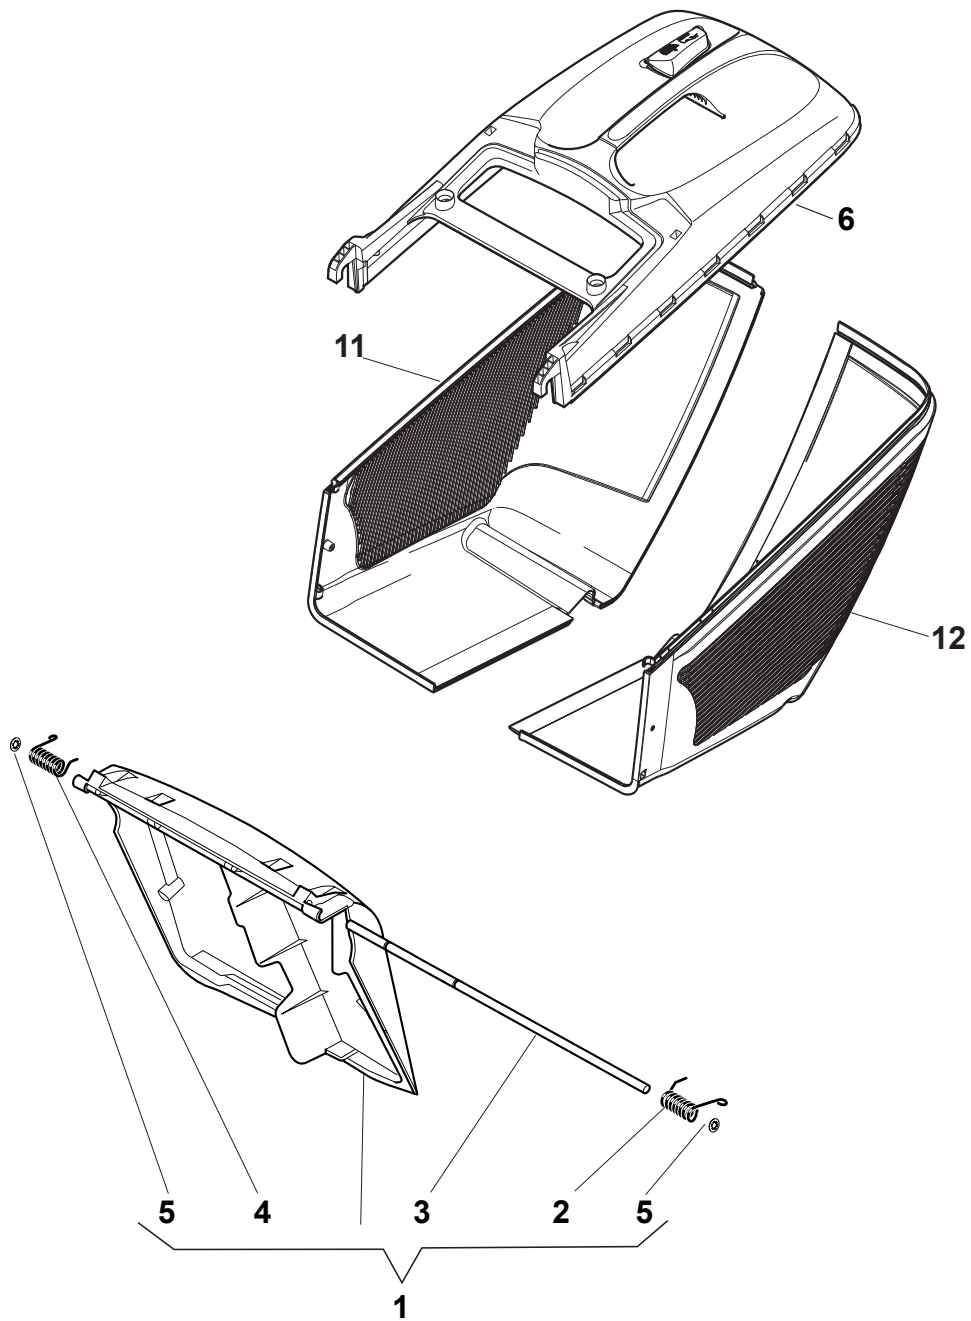

NT 534 W TR/E 4S - W TRQ/E 4S

WBH Petrol Steel Grass-Catcher

Issue 9 - 2015

Fig.	Quantity	Part No	Description	Notes
1	1	381008081/2	Stone Guard, Black	Black
1	1	381008098/1	Stone Guard, White	White
1	1	381008082/2	Stone Guard, Yellow	Yellow
2	1	122450466/0	Left Spring	
3	1	122517882/0	Pin	
4	1	122450465/0	Right Spring	
5	2	112604899/0	Crown Fastener	
6	1	381486008/0	Grass-Box, Upper Part	Black
6	1	381486030/0	Grass-Box, Upper Part	Grey
6	1	381486012/0	Grass-Box, Upper Part	Yellow
11	1	322486150/1	Grass-Box, Right Lower Part	
12	1	322486151/1	Grass-Box, Left Lower Part