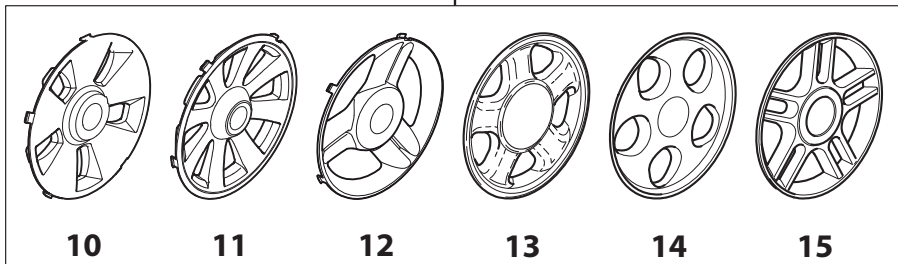

DELTA Wheels - Ø 200

NTD Wheels - Ø 200

DELTA Wheels - Ø 280

NTD Wheels - Ø 280

NT 534 W TR/E 4S - W TRQ/E 4S

WBH Petrol Steel Wheels and Hub Caps

Issue 9 - 2015

Fig.	Quantity	Part No	Description	Notes
1	2	381007483/1	Wheel	
2	8	119216035/0	Bearing	
3	2	381007416/2	Wheel	
4	2	381007478/1	Wheel	
5	2	381007417/2	Wheel	

DELTA Wheel (Pierced) - Ø 200

DELTA Wheel - Ø 280

NT 534 W TR/E 4S - W TRQ/E 4S

WBH Petrol Steel Wheels and Hub Caps

Issue 9 - 2015

Fig.	Quantity	Part No	Description	Notes
1	2	381007477/0	Wheel	
2	8	119216035/0	Bearing	
3	2	322110640/0	Hub Cap Grey	
4	2	381007478/1	Wheel	