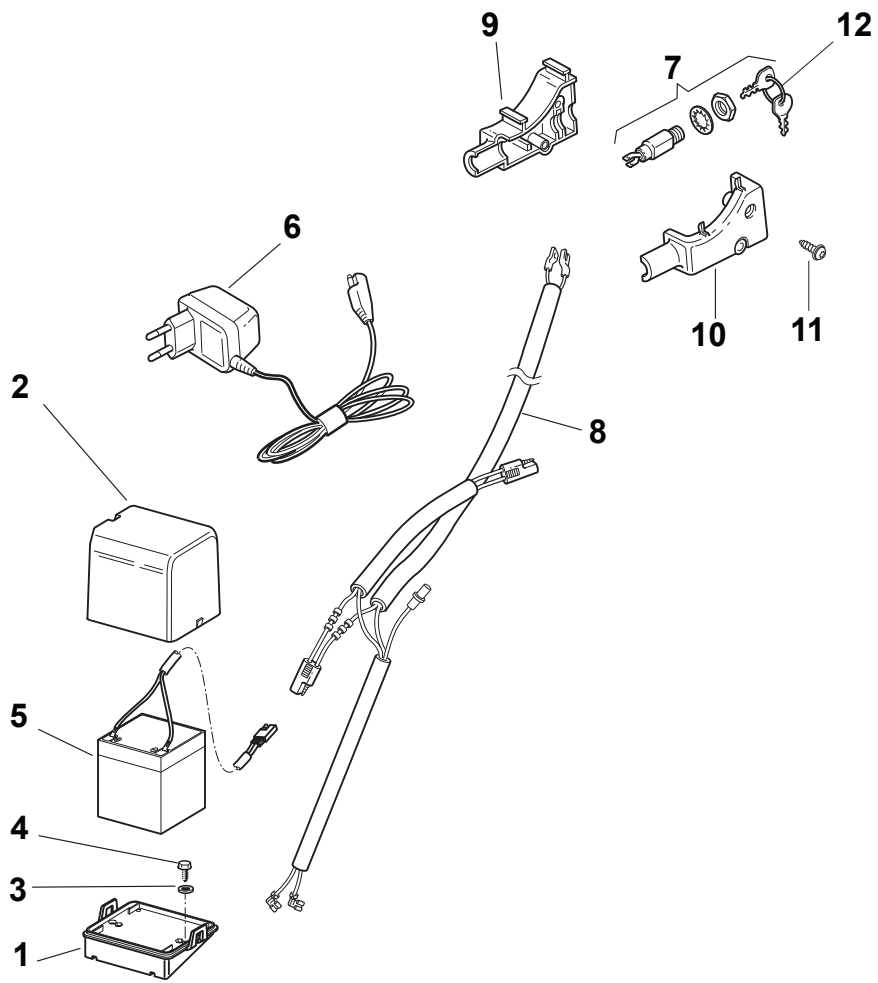

Fig.	Quantity	Part No	Description	Notes
1	1	481007160/0	Throttle Cable	
2	1	381007221/0	Dashboard Throttle Lever	only for B&S 450-500 Series and SV40/RV40/V35 Engines
2	1	381007280/2	Dashboard Throttle Lever	
3	2	112735105/0	Screw	
4	1	322981467/0	Plate	
5	1	112791500/0	Screw	
6	1	112530060/0	Spring Washer	
7	1	112523040/0	Washer	
8	1	112523040/0	Washer	
9	1	112154510/0	Nut	
10	1	322120189/0	Red Dashboard	
11	1	114356743/1	Label	for GGP and HONDA Engines
11	1	114356744/1	Label	for B&S Engines
11	1	114356906/1	Label	for DOV Series
11	1	114357646/1	Label	for HONDA Autochoke Engines
12	1	122943006/0	Screw	
13	1	112728460/0	Screw	
14	1	381008609/0	Outfit, Screws	
15	1	422120152/0	Yellow Dashboard	Yellow
15	1	422120154/0	Red Dashboard	Red
15	1	422120158/0	Black Dashboard	Black

NT 534 W TR/E 4S - W TRQ/E 4S

WBH Petrol Steel Controls

Issue 9 - 2015

Fig.	Quantity	Part No	Description	Notes
1	1	181005503/1	Throttle Cable	for HONDA AC Engines
1	1	181005504/1	Throttle Cable	for SV40/RV40/V35 Engines
1	1	181005515/0	Throttle Cable	for B&S 500-550-575 Series
1	1	181005537/0	Throttle Cable	for GGP RS/RSC/RSCT Engines
1	1	181005501/1	Throttle Cable	for GGP and HONDA Engines
2	1	112735103/0	Screw	
3	1	112523040/0	Washer	