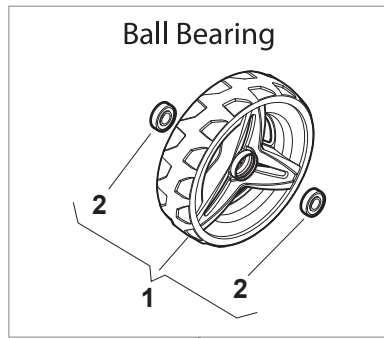

DELTA Wheel (Pierced) - Ø 200

DELTA Wheel - Ø 280

NT 534 W TR/E 4S - W TRQ/E 4S

WBH Petrol Steel Wheels and Hub Caps

Issue 9 - 2015

Fig.	Quantity	Part No	Description	Notes
1	2	381007477/0	Wheel	
2	8	119216035/0	Bearing	
3	2	322110640/0	Hub Cap Grey	
4	2	381007478/1	Wheel