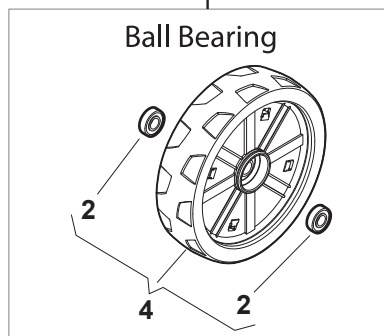

DELTA Wheel (Pierced) - Ø 200

DELTA Wheel - Ø 280

NT 534 W TR/E 4S - W TRQ/E 4S

WBH Petrol Steel Wheels and Hub Caps

Issue 9 - 2015

Fig.	Quantity	Part No	Description	Notes
1	2	381007477/0	Wheel	
2	8	119216035/0	Bearing	
3	2	322110640/0	Hub Cap Grey	
4	2	381007478/1	Wheel