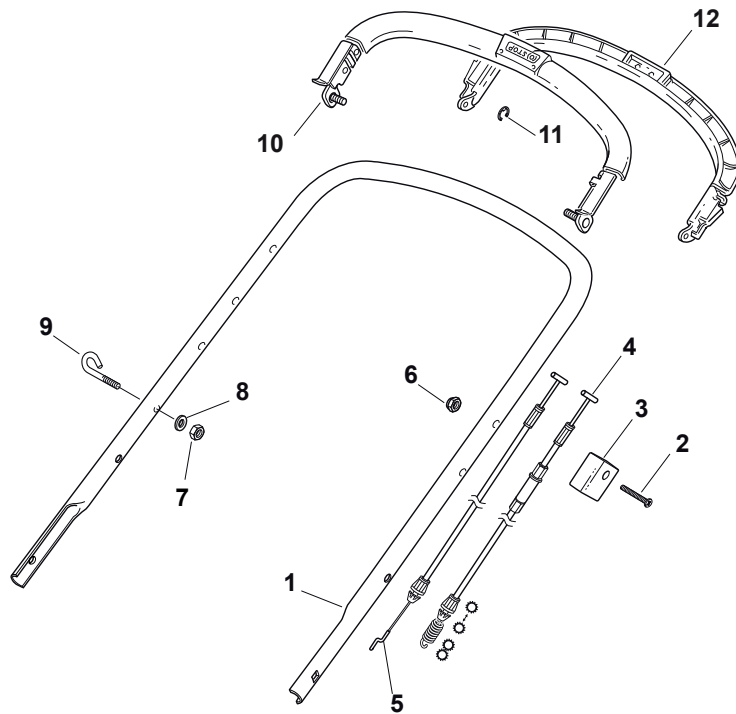

NT 534 W TR/E 4S - W TRQ/E 4S

WBH Petrol Steel Ejection-Guard

Issue 9 - 2015

Fig.	Quantity	Part No	Description	Notes
1	1	322108295/1	Side Ejection Conveyor	
2	1	322600313/0	Ejection Guard	
3	2	112727803/0	Screw	
4	1	322806639/0	Fulcrum Pin	
5	2	112154510/0	Nut	
6	2	118203853/0	Screw	
7	1	122450456/0	Spring	
8	1	122517869/1	Pin	
9	2	112604896/0	Crown Fastener	

NT 534 W TR/E 4S - W TRQ/E 4S

WBH Petrol Steel Handle, Upper Part

Issue 9 - 2015

Fig.	Quantity	Part No	Description	Notes
4	1	381030055/0	Cable Rear Drive	
1	1	381006803/0	Handle, Upper Part	Black
1	1	381006805/0	Upper Handle Grey	Grey
2	1	112727787/0	Screw	
3	1	322551640/0	Plate	
5	1	181030056/0	Cable, Thread Engine Brake	Honda / B&S / GGP Engine
5	1	181030057/0	Cable, Thread Engine Brake	SV40 / RV 40 / V35 Engine
6	1	112154510/0	Nut	
7	1	112154510/0	Nut	
8	1	112521330/0	Washer	
9	1	122430313/0	Guide Spring	
10	1	381003330/0	Lever, Engine Brake	
11	1	381003297/1	Driving Lever	
12	1	112000930/0	Benzing Ring	