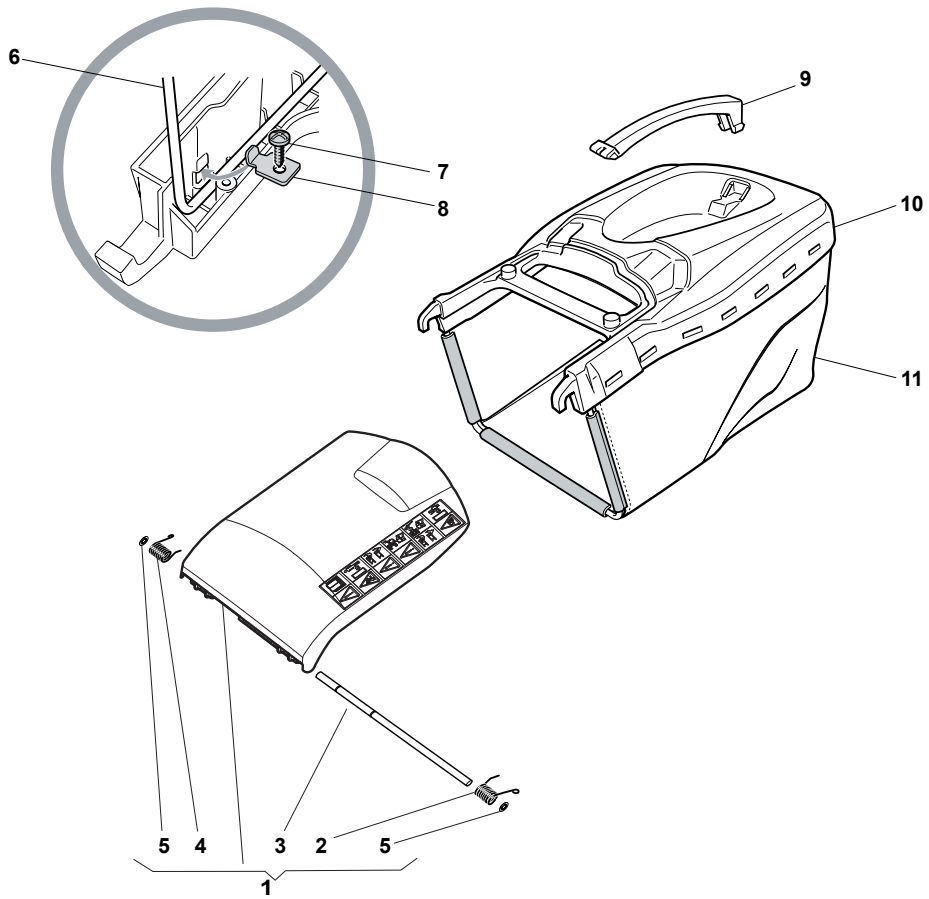

NT 534 W TR/E 4S - W TRQ/E 4S

WBH Petrol Steel Grass-Catcher - Delta Bag

Issue 9 - 2015

Fig.	Quantity	Part No	Description	Notes
1	1	381008129/0	Stone Guard, Yellow	Yellow
1	1	381008128/0	Stone Guard, Black	Black
2	1	122450466/0	Left Spring	
3	1	122517882/0	Pin	
4	1	122450465/0	Right Spring	
5	2	112604899/0	Crown Fastener	
6	1	122608505/0	Stiffening	
7	2	112728680/0	Screw	
8	2	322545159/0	Plate	
9	1	322393657/0	Handle	Black
9	1	322393721/0	Handle	Grey
10	1	381486009/0	Grass-Box, Upper	Black
10	1	381486031/0	Grass-Box, Upper	Grey
11	1	181002345/0	Box, Fabric