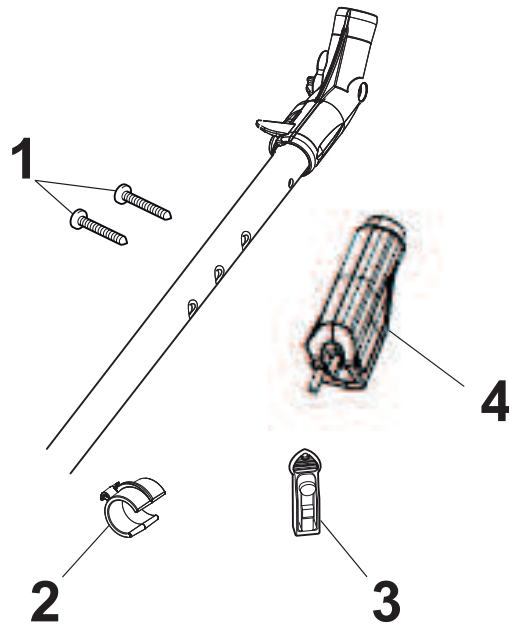

NT 534 W TR/E 4S - W TRQ/E 4S

WBH Petrol Steel Electric Start Controls for ModelS with B&S 775 IS

Issue 9 - 2015

Fig.	Quantity	Part No	Description	Notes
1	1	112728702/0	Screw	without Varietor
1	1	112728300/0	Screw	with Varietor
2	1	133320022/0	Fastpoint Clamp Art.0384.Aa01	
3	1	322076570/1	Battery Safety Key	
4	1	381600400/0	Switch