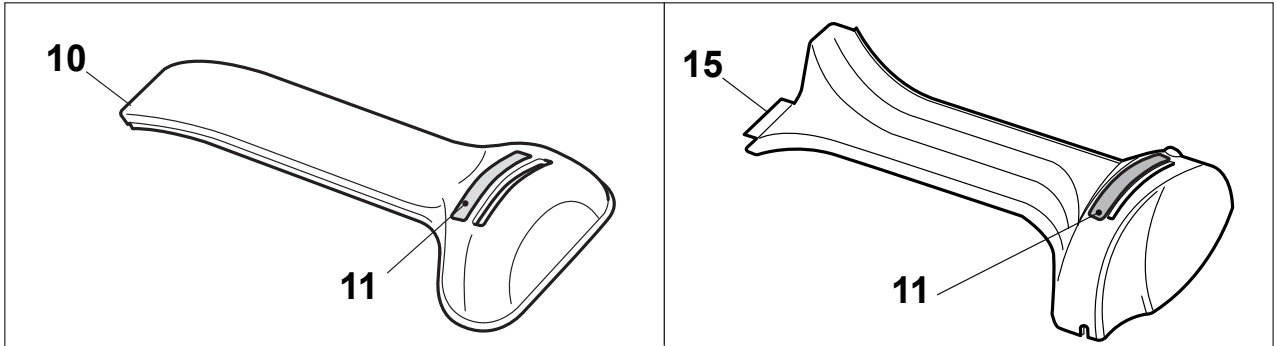

NT 534 W TR/E 4S - W TRQ/E 4S

WBH Petrol Steel Handle, Upper Part

Issue 9 - 2015

Fig.	Quantity	Part No	Description	Notes
1	1	381006838/0	Handle, Upper Part Black	for Delta Dashboard - Fix RPM - Throttle
1	1	381007522/0	Handle, Upper Part Black	for TD-CA Dashboard
1	1	381007525/0	Handle, Upper Part Grey	for TD-CA Dashboard
2	1	122430313/0	Guide Spring	
3	1	112521330/0	Washer	
4	1	112154510/0	Nut	
5	1	118390020/0	Conduit Clip Caproeurope	
6	1	181030053/0	Cable, Thread Engine Brake	GGP Engine / B&S 450-500-550-575-625-675-750 Series
6	1	181030070/0	Cable, Thread Engine Brake	Honda Engine
7	1	322545204/0	Fulcrum Pin	
8	1	122041966/0	Bushing	
9	1	181003300/1	Lever, Engine Brake Black	
10	1	381030092/1	Cable Rear Drive	
11	1	122041966/0	Bushing	
12	1	181003301/0	Drive Control Lever	
13	1	122291050/0	Handgrip Black	