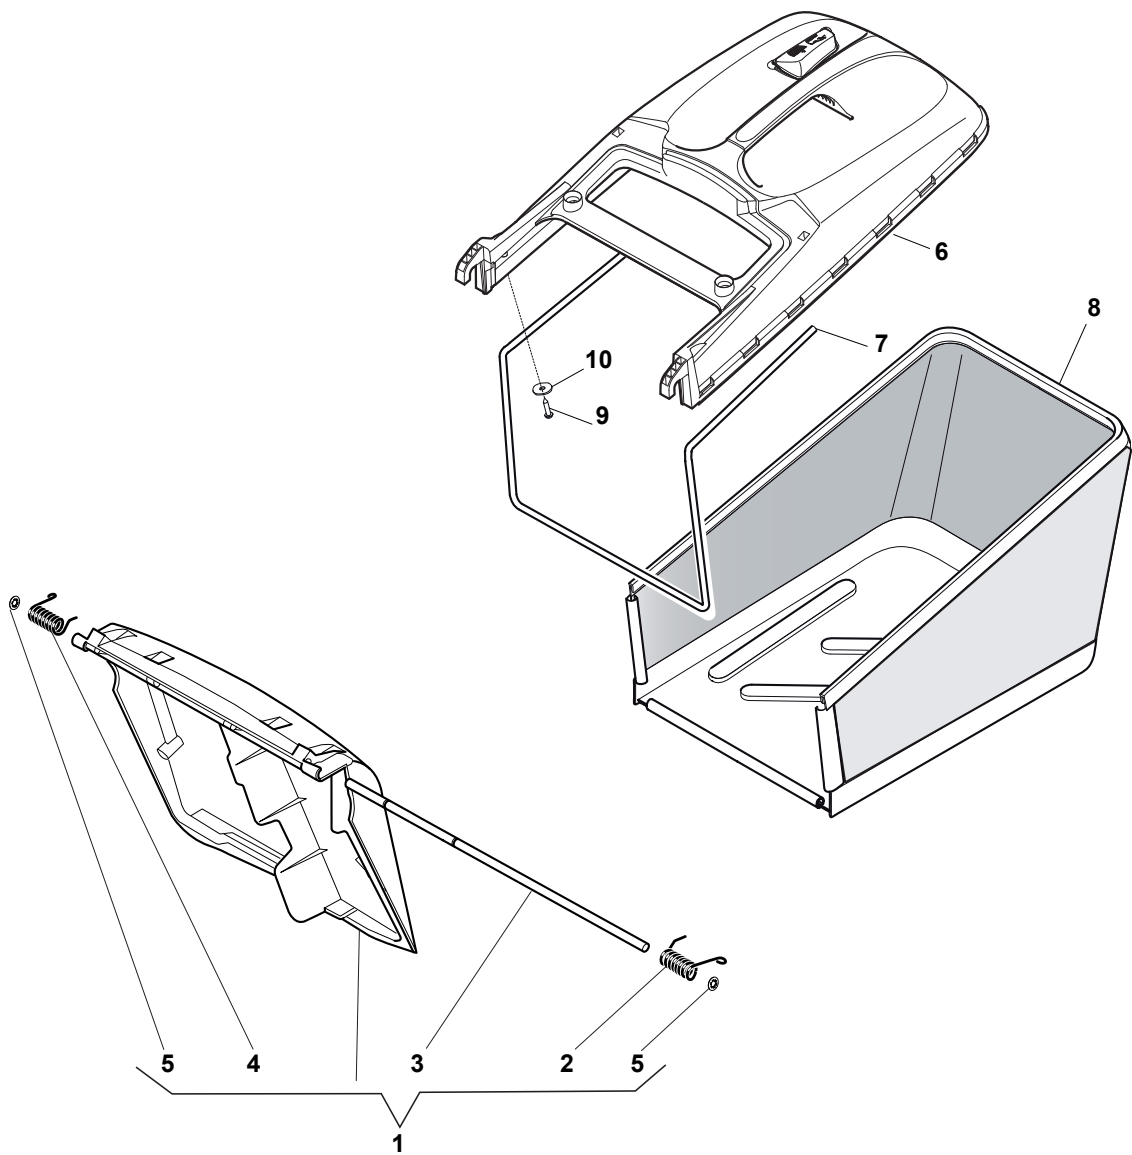

NT 534 W TR/E 4S - W TRQ/E 4S

WBH Petrol Steel Grass-Catcher

Issue 9 - 2015

Fig.	Quantity	Part No	Description	Notes
1	1	381008081/2	Stone Guard, Black	Black
1	1	381008098/1	Stone Guard, White	White
1	1	381008082/2	Stone Guard, Yellow	Yellow
2	1	122450466/0	Left Spring	
3	1	122517882/0	Pin	
4	1	122450465/0	Right Spring	
5	2	112604899/0	Crown Fastener	
6	1	381486008/0	Grass-Box, Upper Part	Black
6	1	381486030/0	Grass-Box, Upper Part	Grey
6	1	381486012/0	Grass-Box, Upper Part	Yellow
7	1	122608525/1	Stiffening Lower	
8	1	181002211/0	Box, Fabric	
9	2	112728680/0	Screw	
10	2	112523050/0	Washer