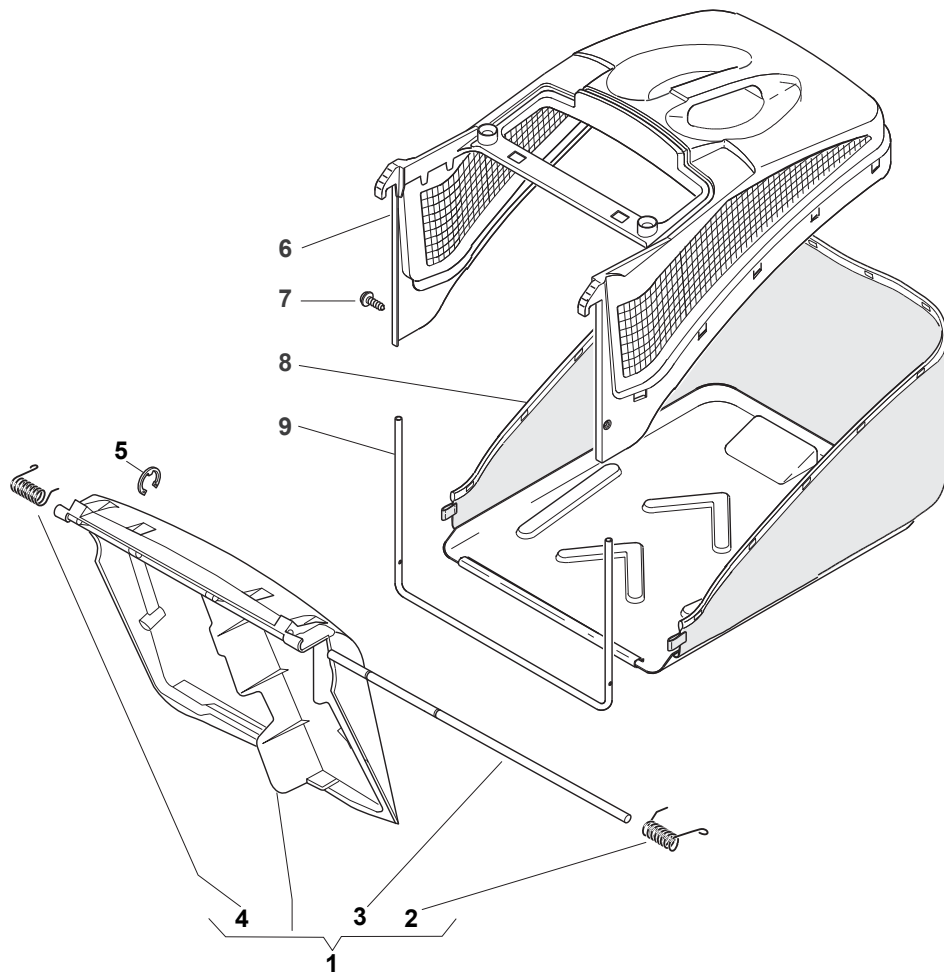

NT 534 W TR/E 4S - W TRQ/E 4S

WBH Petrol Steel Grass-Catcher

Issue 9 - 2015

Fig.	Quantity	Part No	Description	Notes
1	1	381008021/2	Stone Guard	Black
2	1	122450420/1	Left Protection Spring	
3	1	122517906/1	Fulcrum Pin	
4	1	122450410/1	Right Spring	
5	1	112000930/0	Benzing Ring	
6	1	122486093/0	Box, Upper Side	
7	2	112728445/0	Screw	
8	1	181002195/0	Box, Fabric	
9	1	122608523/0	Stiffening