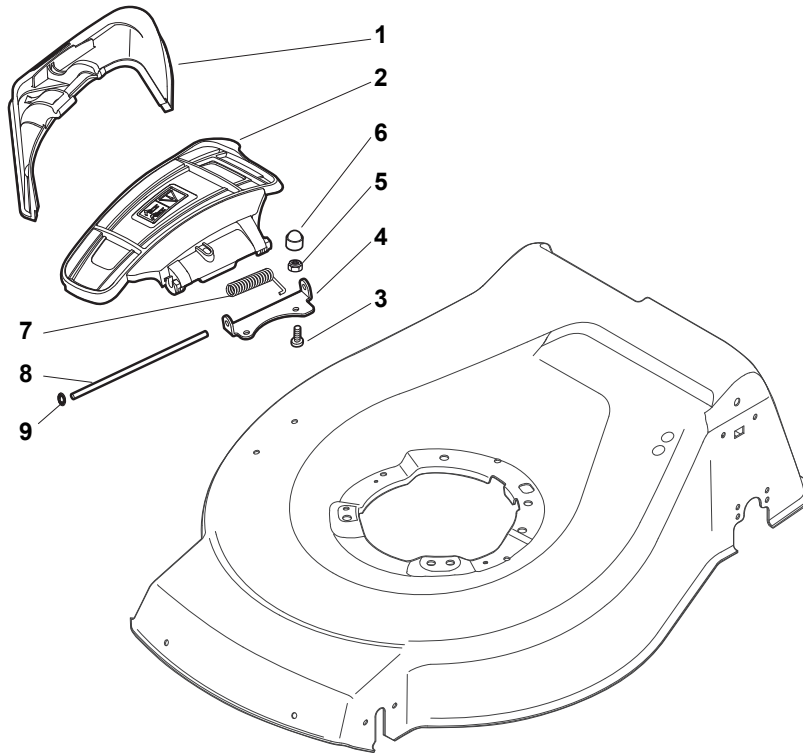

THIS INFORMATION IS NOT INTENDED FOR SALE OR RESALE, AND THIS NOTICE MUST REMAIN ON ALL COPIES.

NT 534 W TR/E 4S - W TRQ/E 4S

WBH Petrol Steel Deck And Height Adjusting

Issue 9 - 2015

Fig.	Quantity	Part No	Description	Notes
20	1	322394522/0	Knob	Delta Knob
1	1	381004540/0	Red Deck	
1	1	381004542/0	Red Deck	Side Discharge
1	1	381004590/0	Yellow Deck	
1	1	381004732/0	Grey Deck	Side Discharge
2	1	122534131/0	Pin	
3	1	381003398/0	Lever, Height Adjustment	
4	1	112154510/0	Nut	
5	1	112788512/0	Screw	
6	1	322394503/0	Knob	NT Knob
7	1	112521310/0	Washer	
8	1	112150000/0	Nut	
9	1	112728450/0	Screw	
10	1	322034002/0	Washing Connection	
11	1	322735589/0	Sector, Height Adjustment	
12	2	122171002/0	Spacer	
13	2	112789000/0	Screw	
14	1	381003351/0	Wheels Adjusting Lever	
15	2	112154330/0	Nut	
16	4	112727803/0	Screw	
17	1	381002885/1	Front Wheel Axle	
18	4	112154510/0	Nut	
21	2	322600145/0	Protection, Wheel	
24	4	112521350/0	Washer	
25	4	112155000/0	Nut	
27	2	322600208/0	Protection, Wheel	
31	1	381302835/1	Axle, Rear Wheels	
32	1	122450460/0	Spring	
33	4	112728697/0	Screw	
34	2	322545152/0	Plate	
35	4	112728697/0	Screw	
36	2	322785304/1	Support	
37	1	122570134/0	Left Pinion	
38	2	322120115/0	Wheels Crown	
39	6	112728706/0	Screw	
40	1	122570133/0	Right Pinion	
41	1	122446192/0	Spring	

NT 534 W TR/E 4S - W TRQ/E 4S

WBH Petrol Steel Ejection-Guard

Issue 9 - 2015

Fig.	Quantity	Part No	Description	Notes
1	1	322108295/1	Side Ejection Conveyor	
2	1	322600313/0	Ejection Guard	
3	2	112727803/0	Screw	
4	1	322806639/0	Fulcrum Pin	
5	2	112154510/0	Nut	
6	2	118203853/0	Screw	
7	1	122450456/0	Spring	
8	1	122517869/1	Pin	
9	2	112604896/0	Crown Fastener	